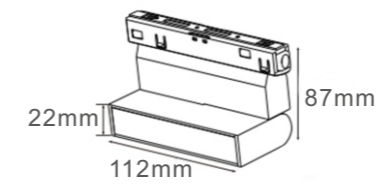

12 W Ra:90
1200 lm
3000 K

120°

h(m)	Ea(lx)	D(cm)
1	31.35	258.03
2	7.838	516.05
3	3.483	774.08
4	1.959	1032.11
5	1.254	1290.14

Light source type : SMD2835
Beam Angle : 120°
Input parameter : DC48V
Color temperature : 3000K / 4000K / 6500K
Color rendering index : Ra≥90
Lamp body material : aluminum alloy + flame retardant PC
Appearance color : BK / WH

3000K Ra≥90	120°	DC 48V	300°	ON/OFF	BK
4000K Ra≥90			90°	0-10V Optional	WH
6500K Ra≥90			Glare Cut 30°	0-220V Optional	IP20
			UGR≤6		
OSRAM	SAN AN	CREE	BRIDGELUX		

MODEL :
MT20-GDFL-6W