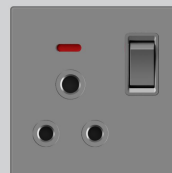

13A Multi switched socket with Type-C+USB

C5013

32A Switched socket with Neon

C5014

16A Germany Standard Socket Outlet

C5015

Fan Regulator

C5016