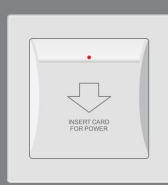

C5014
16A Germany Standard Socket Outlet

C5015
Fan Regulator

C5016
45A Double-Pole Switch

C5017
Insert Card for Power

C5018
TV + SAT Socket

C5019
Double Computer

C5020
Blank panel

C5021
Wireless Charging