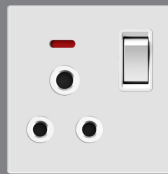

C5008
4 Gang 2 Way

C5009
Doorbell Switch

C5010
13A Multi switched socket with Neon

C5011
5 PIN Multi switched socket with Neon

C5012
13A Multi switched socket with Type-C+USB

C5013
32A Switched socket with Neon

C5014
16A Germany Standard Socket Outlet

C5015
Fan Regulator

C5016
45A Double-Pole Switch

C5017
Insert Card for Power

C5018
TV + SAT Socket

C5019
Double Computer

C5020
Blank panel

C5021
Wireless Charging