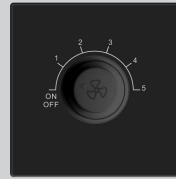

C5008
4 Gang 2 Way

C5009
Doorbell Switch

C5010
13A Multi switched socket with Neon

C5011
5 PIN Multi switched socket with Neon

C5012
13A Multi switched socket with Type-C+USB

C5013
32A Switched socket with Neon

C5014
16A Germany Standard Socket Outlet

C5015
Fan Regulator

C5016
45A Double-Pole Switch

C5017
Insert Card for Power

C5018
TV + SAT Socket

C5019
Double Computer

C5020
Blank panel

C5021
Wireless Charging