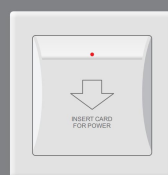

C3017
Insert Card for Power