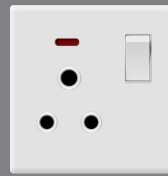

C3008
4 Gang 2 Way

C3009
Doorbell Switch

C3010
13A Multi switched socket with Neon

C3011
5 PIN Multi switched socket with Neon

C3012
13A Multi switched socket with Type-C+USB

C3013
32A Switched socket with Neon

C3014
16A Germany Standard Socket Outlet

C3015
Fan Regulator

C3016
45A Double-Pole Switch

C3017
Insert Card for Power

C3018
TV + SAT Socket

C3019
Double Computer

C3020
Blank panel

C3021
Wireless Charging