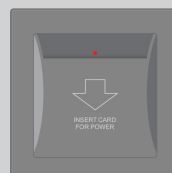

C5017

Insert Card for Power