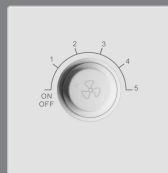

C5008
4 Gang 2 Way

C5009
Doorbell Switch

C5010
13A Multi switched socket with Neon

C5011
5 PIN Multi switched socket with Neon

C5012
13A Multi switched socket with Type-C+USB

C5013
32A Switched socket with Neon

C5014
16A Germany Standard Socket Outlet

C5015
Fan Regulator

C5016
45A Double-Pole Switch

C5017
Insert Card for Power

C5018
TV + SAT Socket

C5019
Double Computer

C5020
Blank panel

C5021
Wireless Charging