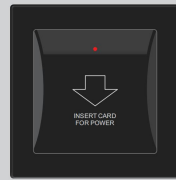

C5014
16A Germany Standard Socket Outlet

C5015
Fan Regulator

C5016
45A Double-Pole Switch

C5017
Insert Card for Power

C5018
TV + SAT Socket

C5019
Double Computer

C5020
Blank panel

C5021
Wireless Charging