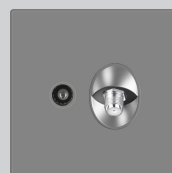

4 Gang 2 Way

C5009

Doorbell Switch

C5010

13A Multi switched socket with Neon

C5011

5 PIN Multi switched socket with Neon

C5012

13A Multi switched socket with Type-C+USB

C5013

32A Switched socket with Neon

C5014

16A Germany Standard Socket Outlet

C5015

Fan Regulator

C5016

45A Double-Pole Switch

C5017

Insert Card for Power

C5018

TV + SAT Socket

C5019

Double Computer

C5020