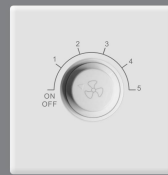

C3008
4 Gang 2 Way

C3009
Doorbell Switch

C3010
13A Multi switched socket with Neon

C3011
5 PIN Multi switched socket with Neon

C3012
13A Multi switched socket with Type-C+USB

C3013
32A Switched socket with Neon

C3014
16A Germany Standard Socket Outlet

C3015
Fan Regulator

C3016
45A Double-Pole Switch

C3017
Insert Card for Power

C3018
TV + SAT Socket

C3019
Double Computer

C3020
Blank panel

C3021
Wireless Charging