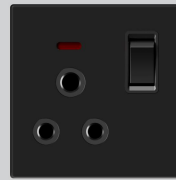

C5008
4 Gang 2 Way

C5009
Doorbell Switch

C5010
13A Multi switched socket with Neon

C5011
5 PIN Multi switched socket with Neon

C5012
13A Multi switched socket with Type-C+USB

C5013
32A Switched socket with Neon

C5014
16A Germany Standard Socket Outlet

C5015
Fan Regulator

C5016
45A Double-Pole Switch

C5017
Insert Card for Power

C5018
TV + SAT Socket

C5019
Double Computer

C5020
Blank panel

C5021
Wireless Charging