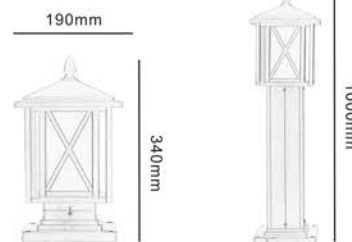

S:190x270mm
M:230x320mm
L:280x380mm

S:190x215x280mm
M:230x260x365mm
L:280x305x450mm

S:190x340mm
M:230x390mm
L:280x480mm

S:190x695mm
M:230x1000mm

X匣子系列

WEATHER RESISTANT

艾菲尔系列

WEATHER RESISTANT