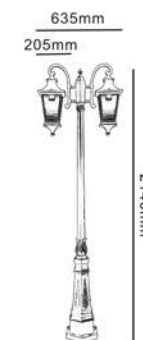

迎春亭系列

WEATHER RESISTANT