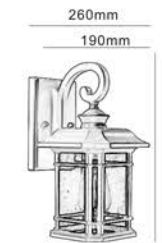

S:180x220x315mm
M:240x270x460mm