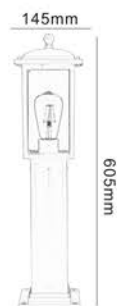

长双士空心
系列

WEATHER RESISTANT