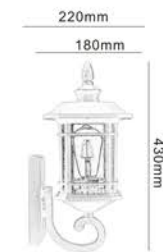

S:180x220x430mm
M:240x270x550mm