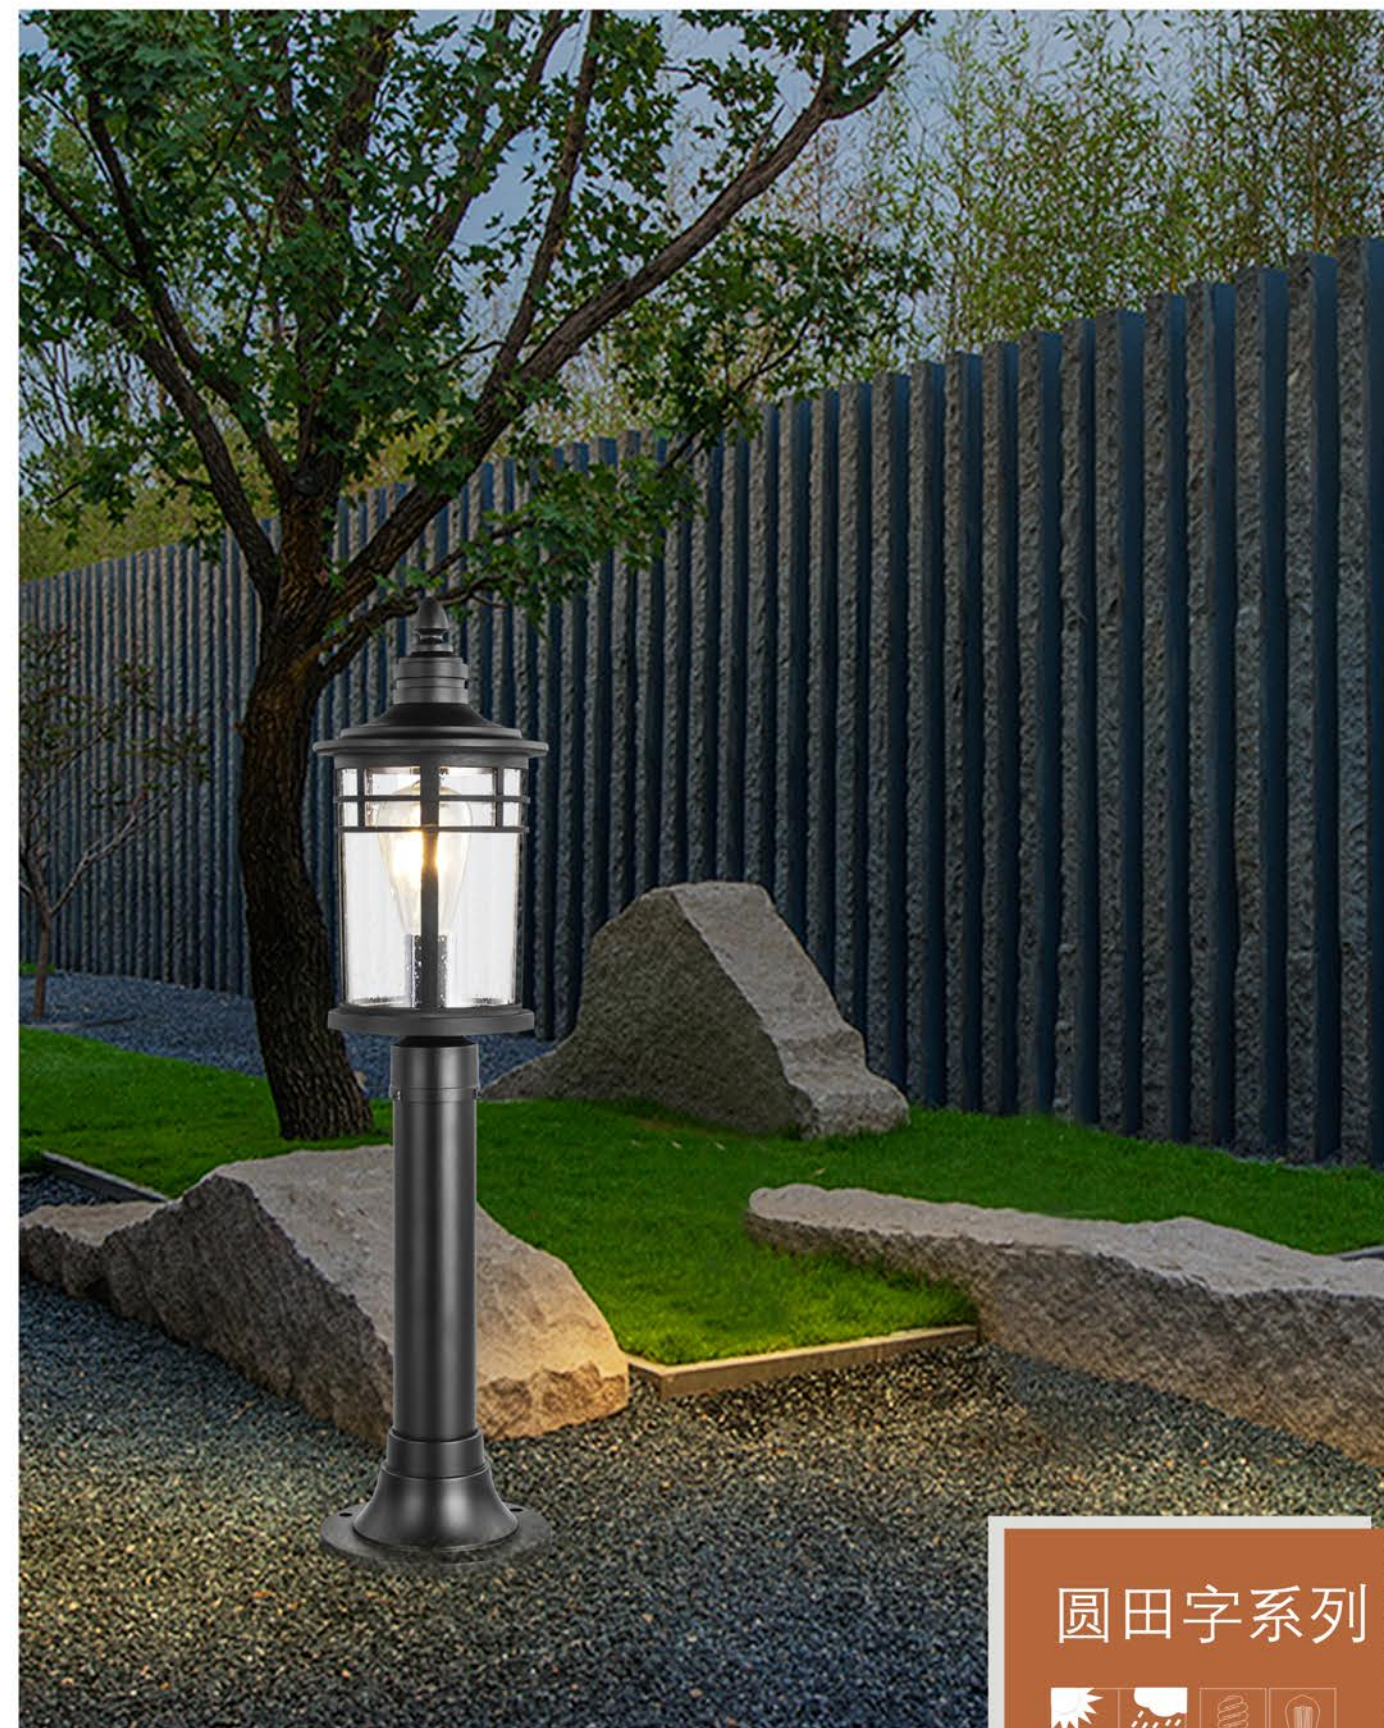

X23009-PS(B)

S:170x195x290mm
M:215x240x380mm

S:170x210x310mm
M:215x260x380mm

S:170x315mm
M:215x390mm

S:170x400mm
M:215x490mm

S:170x690mm

S:170x730mm
M:215x1000mm

圆田字系列