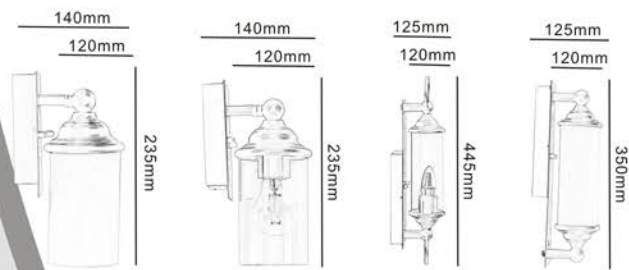

金钟系列

WEATHER RESISTANT