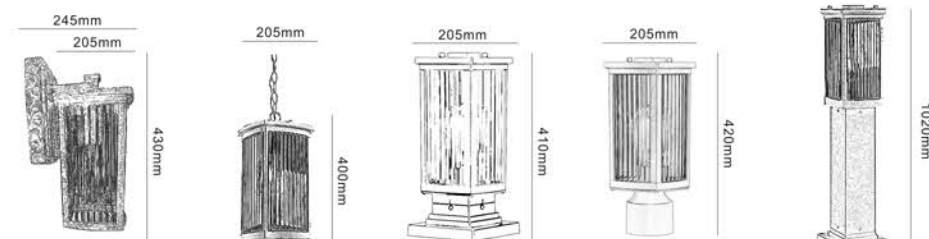

X23036-PE

S: 135x170xH280mm	S: 135x260mm	S: 135x300mm	S: 135x305mm	S: 135x560mm
M: 180x220xH345mm	M: 180x300mm	M: 180x360mm	M: 180x370mm	M: 180x720mm
L: 205x245xH430mm	L: 205x400mm	L: 205x410mm	L: 205x420mm	L: 205x1020mm

幸福号长虹系列

WEATHER RESISTANT