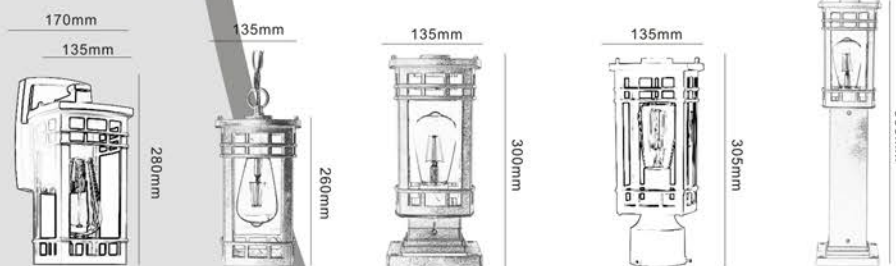

幸福号双层系列

WEATHER RESISTANT