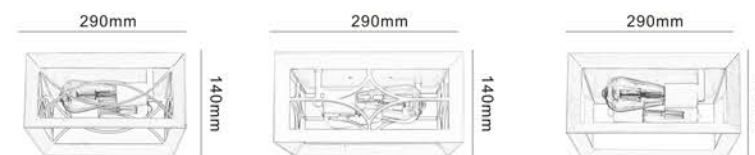

吸顶灯系列

WEATHER RESISTANT