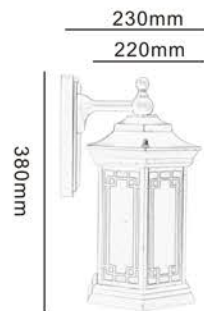

腾王阁系列

WEATHER RESISTANT