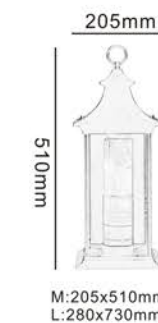

风灯系列

WEATHER RESISTANT