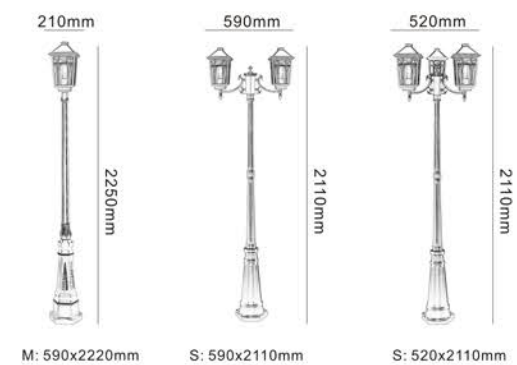

旧金山系列

WEATHER RESISTANT