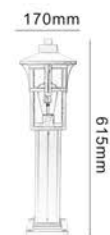

M: 210x305x480mm
S: 165x250x380mm

M: 210x235x345mm
S: 165x190x280mm

M: 210x400mm
S: 165x300mm

M: 210x430mm
S: 165x350mm

M: 210x430mm
S: 165x340mm

M: 210x1000mm
S: 165x600mm

S: 590x2220mm

S: 590x2110mm

X23005-S-PU2

X23005-S-PU3

X23005-PE

S: 170x190x310mm
M: 205x225x380mm

S: 170x300mm
M: 205x360mm

S: 170x360mm
M: 205x430mm

S: 170x350mm
M: 205x430mm

S: 170x615mm
M: 205x1000mm