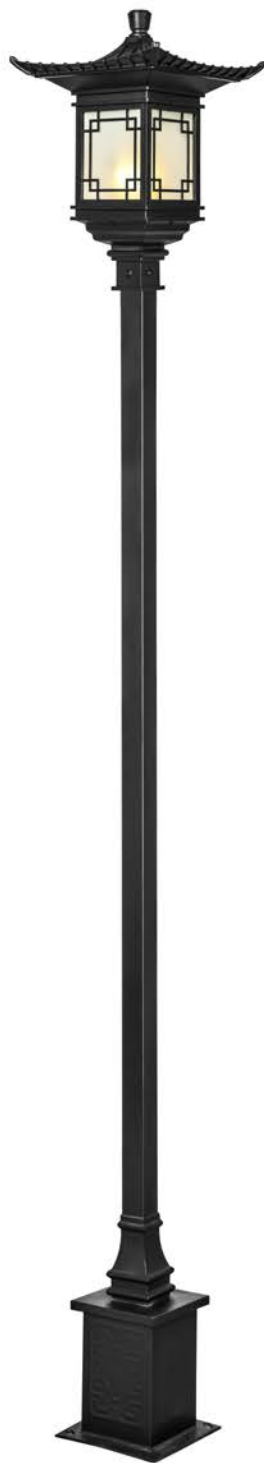

湘怀阁系列

WEATHER RESISTANT

X23092-PE

X23092-PW

X23092-PL

X23092-PU

X23092-PD2

X23092-PR1