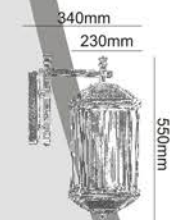

X23066-L-PF

X23067-PS

X23067-PF

X23066-S-W

S:155x230x330mm

M:230x340x550mm

S:155x210x450mm
M:230x310x630mm

S:155x420mm
M:230x590mm