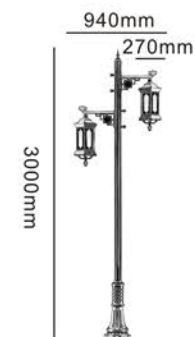

腾王阁系列

WEATHER RESISTANT