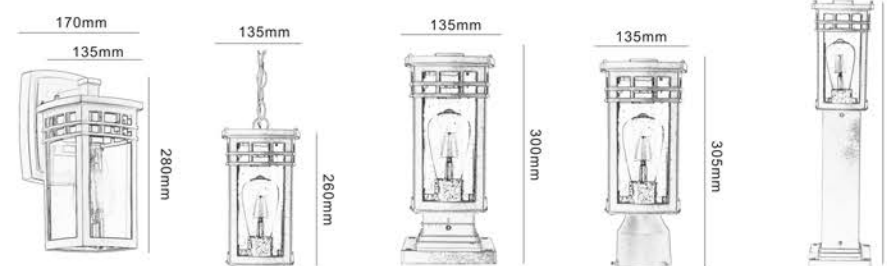

幸福号单层系列

WEATHER RESISTANT