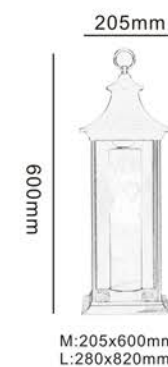

风灯系列

WEATHER RESISTANT