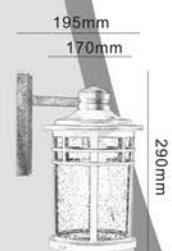

X23009-PS(B)

S:170x195x290mm
M:215x240x380mm

S:170x210x310mm
M:215x260x380mm

S:170x315mm
M:215x390mm

S:170x400mm
M:215x490mm

S:170x690mm

S:170x730mm
M:215x1000mm

圆田字系列