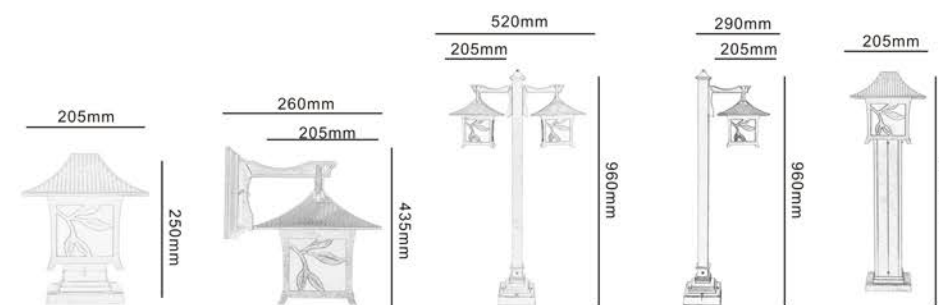

X23090-PS

X23090-PS1

叶子系列

WEATHER RESISTANT