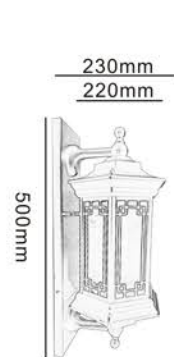

S:220x230x500mm
M:270x320x660mm