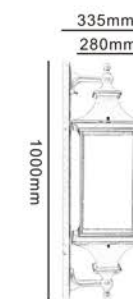

十全十美
X23089-M-W
X23089-L-W

WEATHER RESISTANT