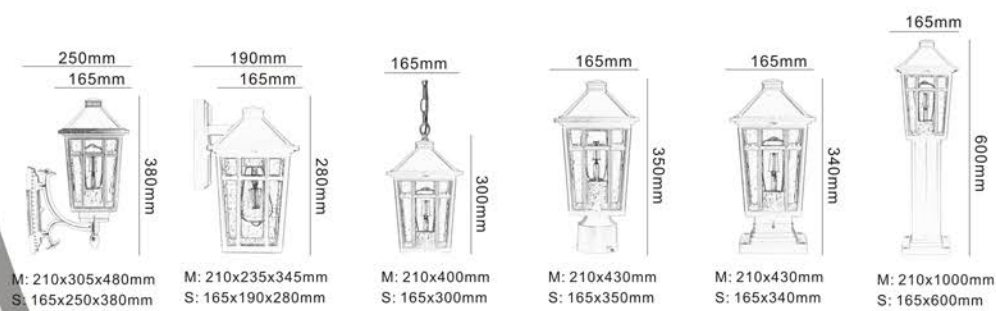

旧金山系列

WEATHER RESISTANT