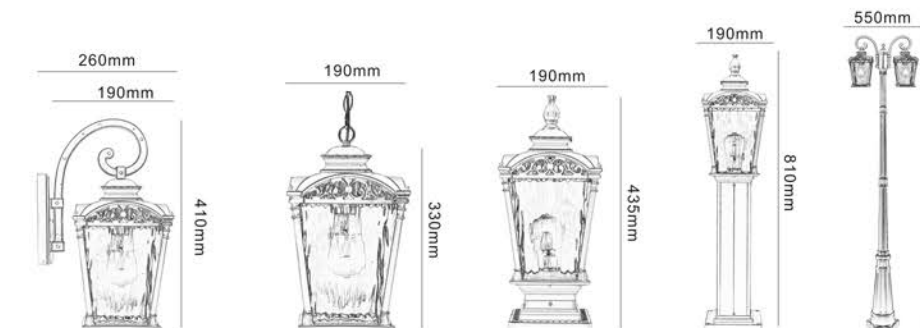

X23065-PW

X23065-PS

朝天门系列

WEATHER RESISTANT