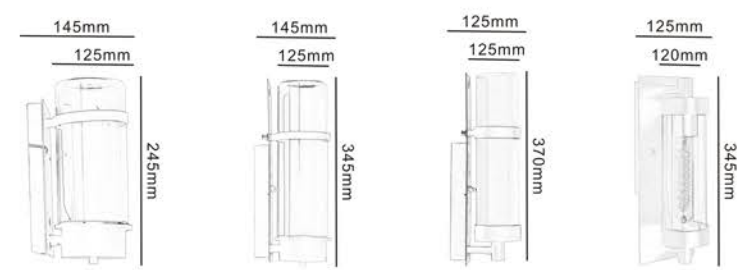

炮筒系列

WEATHER RESISTANT