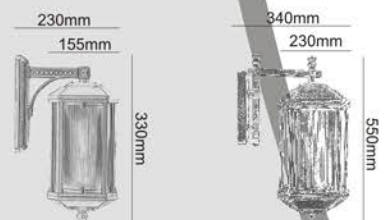

X23066-L-PF

X23067-PS

X23067-PF

X23066-S-W

S:155x230x330mm

M:230x340x550mm

S:155x210x450mm
M:230x310x630mm

S:155x420mm
M:230x590mm