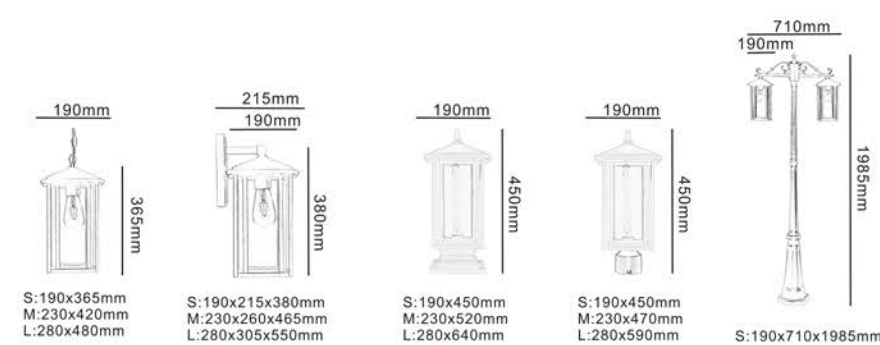

加长匣子系列

WEATHER RESISTANT