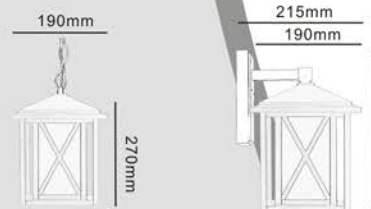

S:190x270mm
M:230x320mm
L:280x380mm

S:190x215x280mm
M:230x260x365mm
L:280x305x450mm

S:190x340mm
M:230x390mm
L:280x480mm

S:190x695mm
M:230x1000mm

X匣子系列

WEATHER RESISTANT

艾菲尔系列

WEATHER RESISTANT