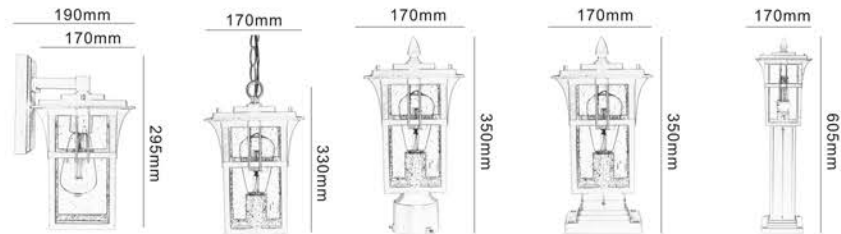

双月弯系列

WEATHER RESISTANT