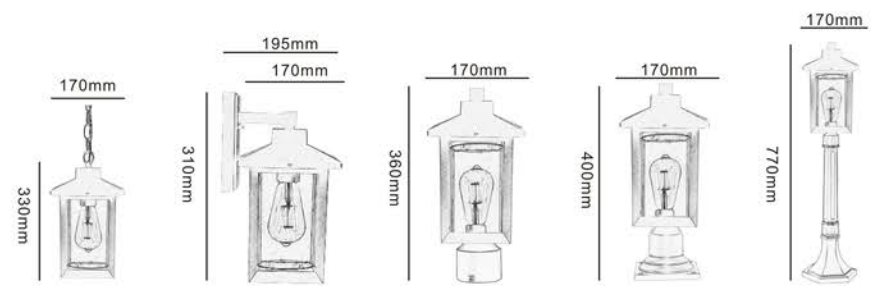

X23046-PE

圆月系列

WEATHER RESISTANT