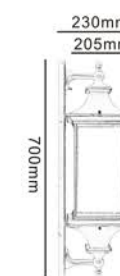

十全十美
X23089-M-W
X23089-L-W

WEATHER RESISTANT