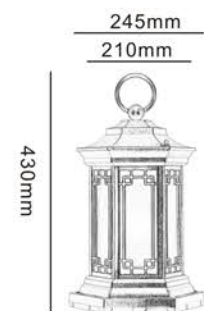

腾王阁系列

WEATHER RESISTANT