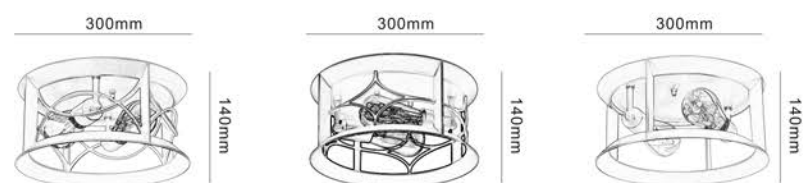

吸顶灯系列

WEATHER RESISTANT