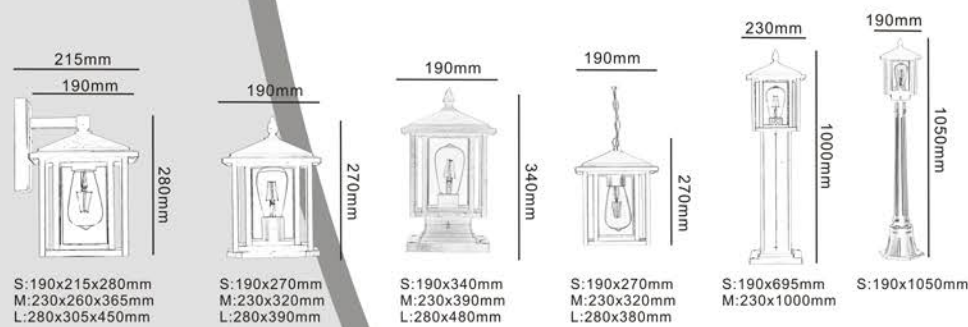

匣子系列

WEATHER RESISTANT