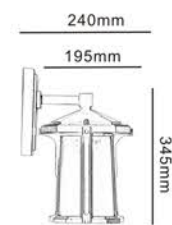

X23050-S-PS

X23050-L-WD

S:153x297mm
M:195x310mm

S:153x210mm
M:195x300mm

S:155x175x240mm
M:195x240x345mm

泰山系列

WEATHER RESISTANT

江南系列