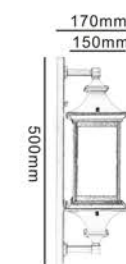

十全十美
X23089-S-W

WEATHER RESISTANT