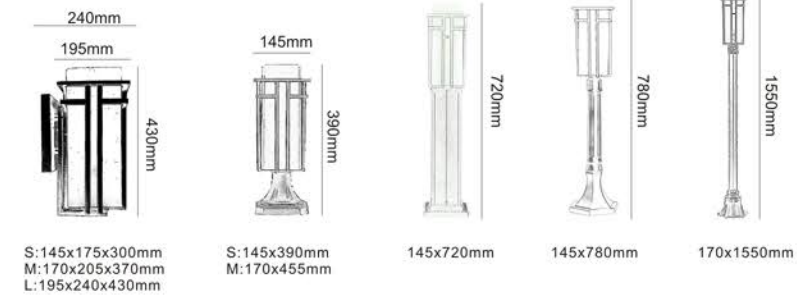

S:190x270mm
M:230x320mm
L:280x380mm

S:190x215x280mm
M:230x260x365mm
L:280x305x450mm

S:190x340mm
M:230x390mm
L:280x480mm

S:190x695mm
M:230x1000mm

X匣子系列

WEATHER RESISTANT

艾菲尔系列

WEATHER RESISTANT