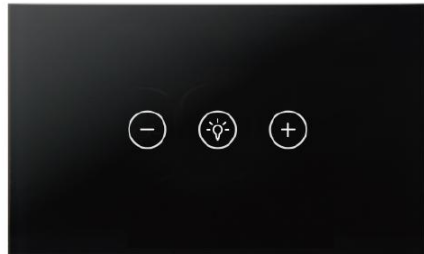

Three gang switch

Four gang switch

Scene switch

Dual-track curtain switch

Curtain switch

Dimmer switch

H52S US series Touch Glass switch(Non neutral switch)

American style, US standard switch