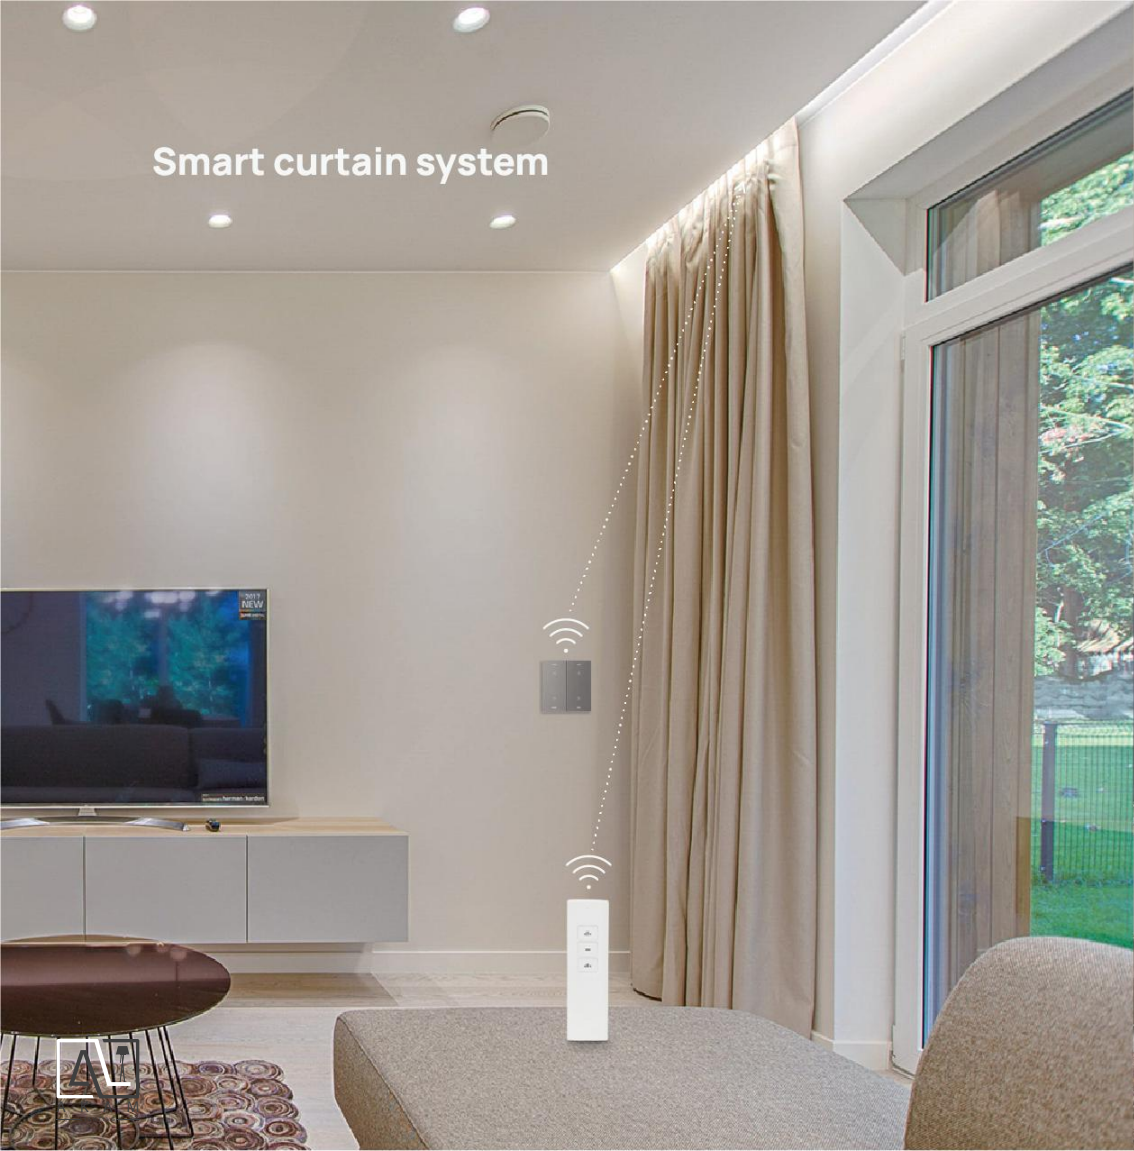

Smart curtain system