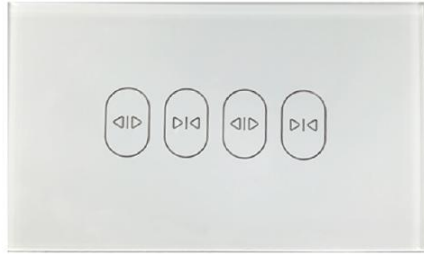

Dual-track curtain switch