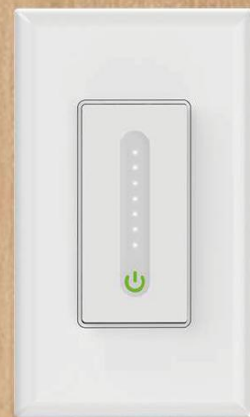

Human Presence Sensor & Light Sensor ,2in1

H62S US press button switch

One gang switch

H62S US press button switch

- 1.ABS flame retardant material
- 2.big board key design
- 3.TOZ control technology, 1 million contact life
- 4.Certificate: CE, RoHS
- 5.Input: 100-240V~ 50/60Hz
- 6.Output: 600W/gang
- 7.Wireless protocol(WiFi or Zigbee): IEEE 802.11 b/g/n,2.4GHz
Zigbee3.0 2.4GHz
- 8.Size: 120*70mm

1 gang 2 way switch

Dimmer switch

WiFi

Zigbee

Voice control

Remote Control

Timing

Quick installation

K52S US series

Touch Glass switch

H52S US series Touch Glass s

American style, US standard switch

- 1.PC flame retardant frame, tempered glass panel
- 2.TOZ control technology, 1 million contact life
- 3.Certificate: CE, RoHS
- 4.Input: 100-240V~ 50/60Hz
- 5.Output: 600W/gang
6. Wireless protocol(WiFi or Zigbee): IEEE 802.11 b/g/n,2.4GHz
Zigbee3.0 2.4GHz
- 7.Size: 120*70mm
- 8.Color:Black,White,Golden