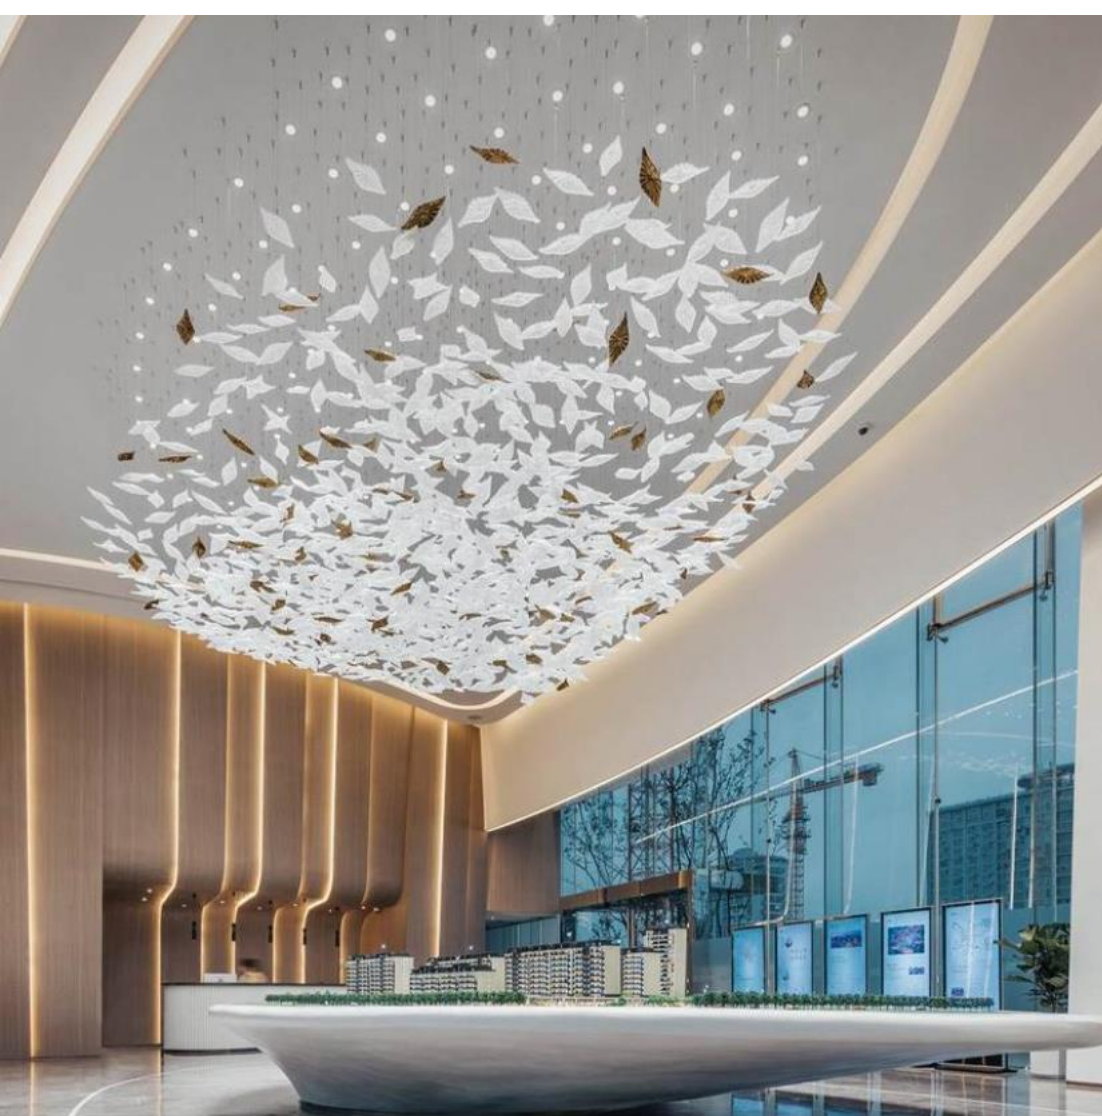

stainless steel chassis