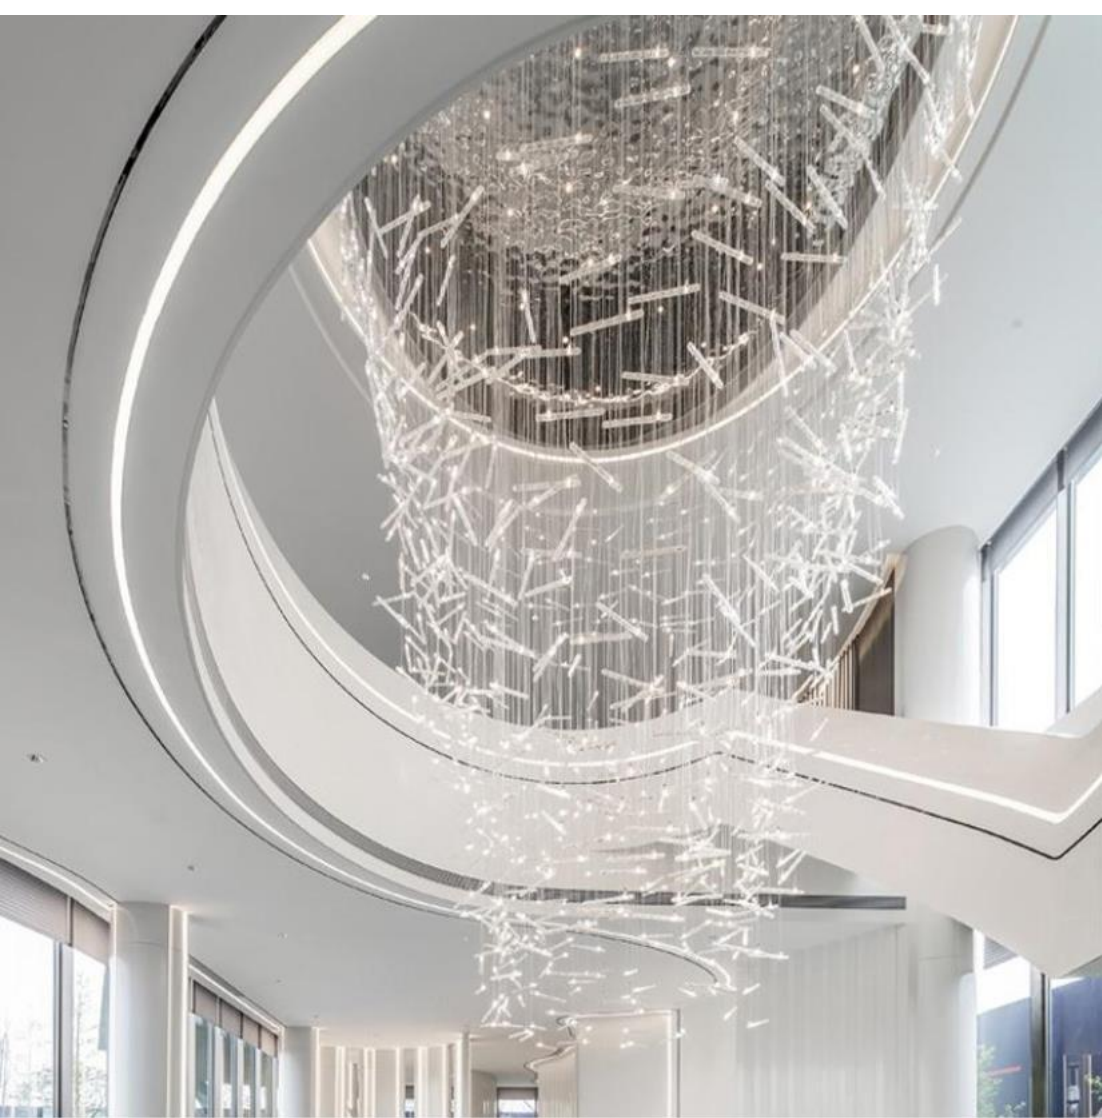

stainless steel chassis

steel wire

Pineapple beads

Model: 2515

AKAM
LIGHTING

stainless steel chassis

steel wire

Acrylic lotus leaf