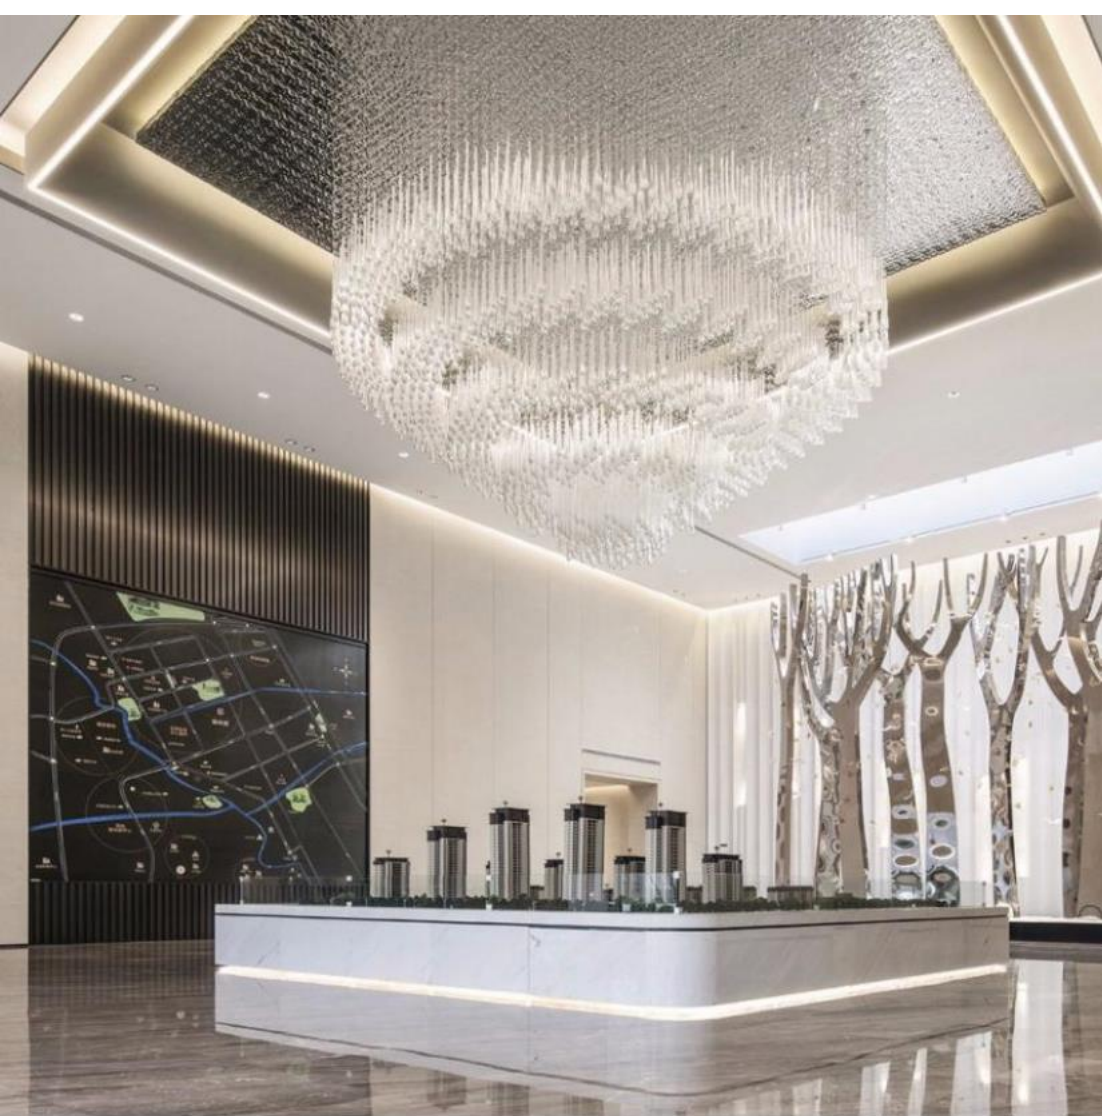

Hotel engineering lamps 2024

AKAM
ARCHITECTURE & INTERIOR DESIGN

stainless steel chassis

steel wire

glass pendant

Model: 7853

AKAM
LIGHTING

A K A M
LIGHTING